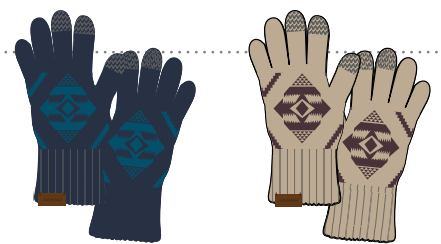

GS811-42009 Nehalem Aqua
GS811-41100 Nehalem Brown