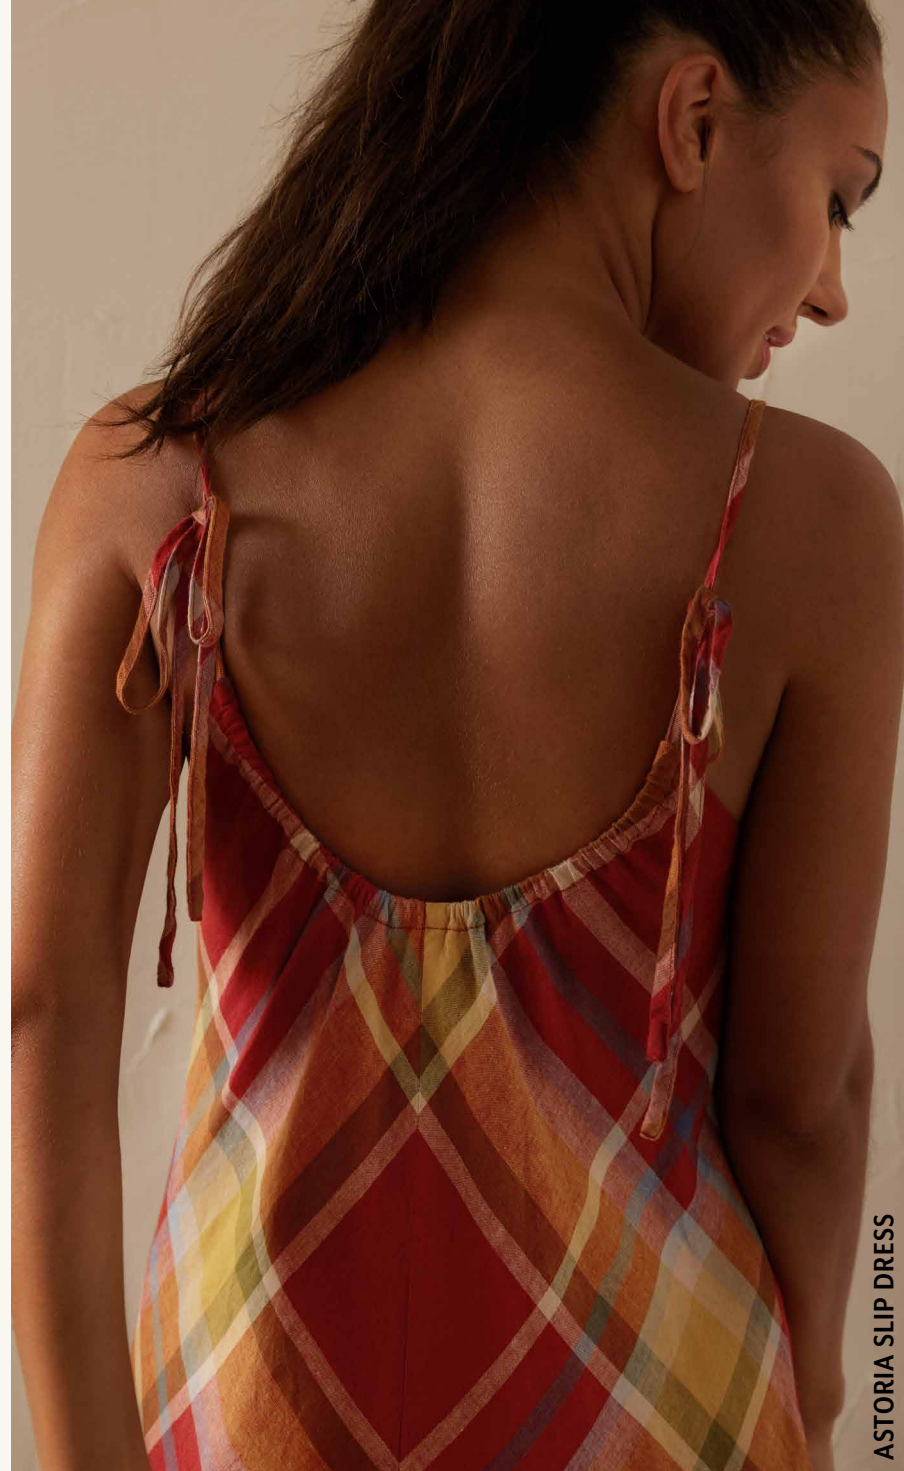

ASTORIA SLIP DRESS